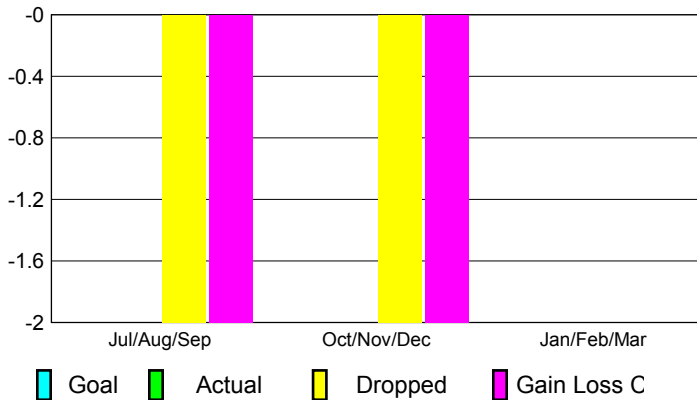

2012-2013 GMT Reports for District (or Undistricted) **District 324A5 INDIA**

GMT: M NAGARAJAN

Location: INDIA

GMT CA: 6

CLUBS

Club Results
2012-2013

Clubs
2011-2012

Month	New Club Goal	Actual New Clubs	Actual Dropped Clubs	Gain/Loss of Clubs	Gain/Loss of Clubs
Jul/Aug/Sep		0	-2	-2	0
Oct/Nov/Dec		0	-2	-2	1
Jan/Feb/Mar					3
Totals		0	-4	-4	4

Club Results 2012-2013

Goal, New, Dropped, Gain/Loss

Comparison of Club Gain/Loss

Current Year Compared to the Previous Year

YTD Status Quo Clubs 2012-2013

Status Quo Clubs Compared to Status Quo Members

MEMBERSHIP