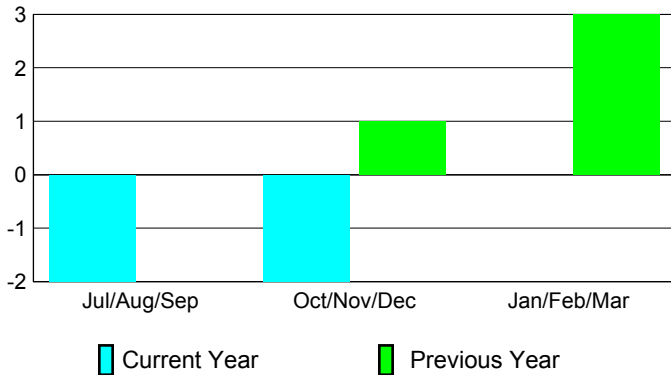

2012-2013 GMT Reports for District (or Undistricted) **District 324A5 INDIA**

GMT: M NAGARAJAN

Location: INDIA

GMT CA: 6

CLUBS

Club Results
2012-2013

Clubs
2011-2012

Month	New Club Goal	Actual New Clubs	Actual Dropped Clubs	Gain/Loss of Clubs	Gain/Loss of Clubs
Jul/Aug/Sep		0	-2	-2	0
Oct/Nov/Dec		0	-2	-2	1
Jan/Feb/Mar					3
Totals		0	-4	-4	4

Club Results 2012-2013

Goal, New, Dropped, Gain/Loss

Comparison of Club Gain/Loss

Current Year Compared to the Previous Year

YTD Status Quo Clubs 2012-2013

Status Quo Clubs Compared to Status Quo Members

MEMBERSHIP