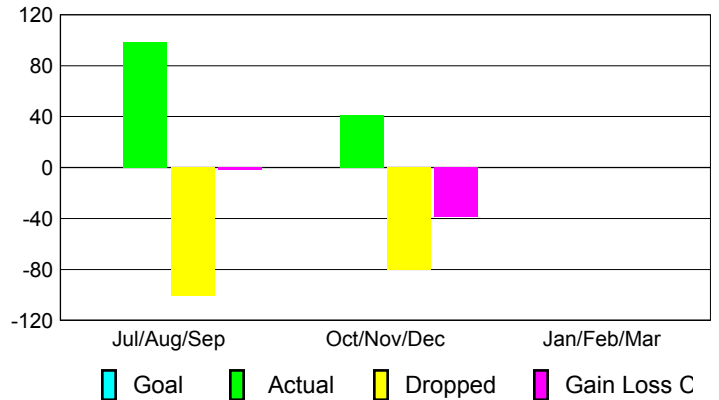

Membership Results 2012-2013

Goal, New, Dropped, Gain/Loss

Comparison of Membership Gain/Loss

Current Year Compared to the Previous Year