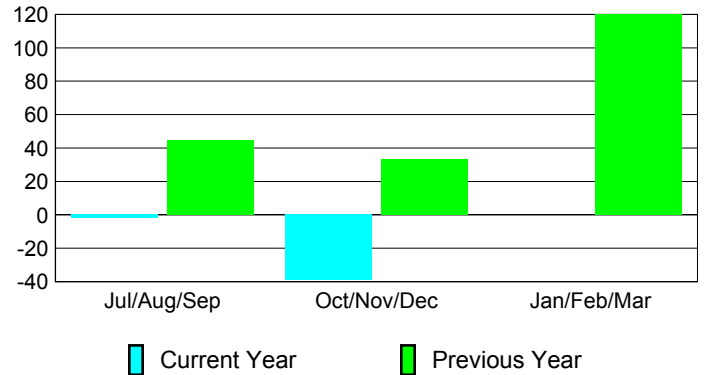

Membership Results
2012-2013

Membership
2011-2012

Month	Net Memb Goal	Actual New Memb	Actual Dropped Memb	Gain/Loss of Memb	Gain/Loss of Memb
Jul/Aug/Sep		99	-101	-2	45
Oct/Nov/Dec		41	-80	-39	33
Jan/Feb/Mar					120
Totals		140	-181	-41	198

Membership Results 2012-2013

Goal, New, Dropped, Gain/Loss

Comparison of Membership Gain/Loss

Current Year Compared to the Previous Year

Gender Comparison 2012-2013

Jul/Aug/Sep

Oct/Nov/Dec

Jan/Feb/Mar