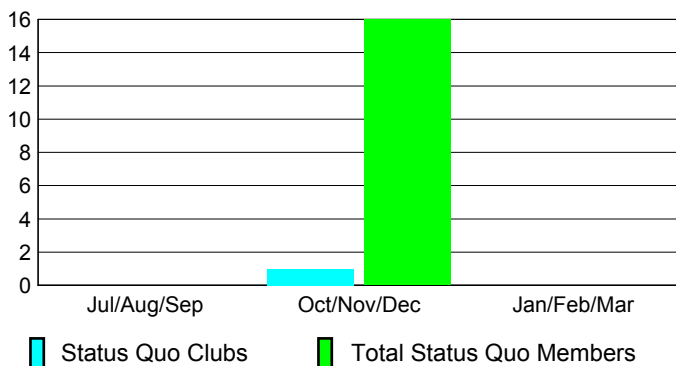

Club Results 2012-2013

Goal, New, Dropped, Gain/Loss

Comparison of Club Gain/Loss

Current Year Compared to the Previous Year

YTD Status Quo Clubs 2012-2013

Status Quo Clubs Compared to Status Quo Members

MEMBERSHIP

Membership Results
2012-2013

Membership
2011-2012

Month	Net Memb Goal	Actual New Memb	Actual Dropped Memb	Gain/Loss of Memb	Gain/Loss of Memb
Jul/Aug/Sep		99	-101	-2	45
Oct/Nov/Dec		41	-80	-39	33
Jan/Feb/Mar					120
Totals		140	-181	-41	198